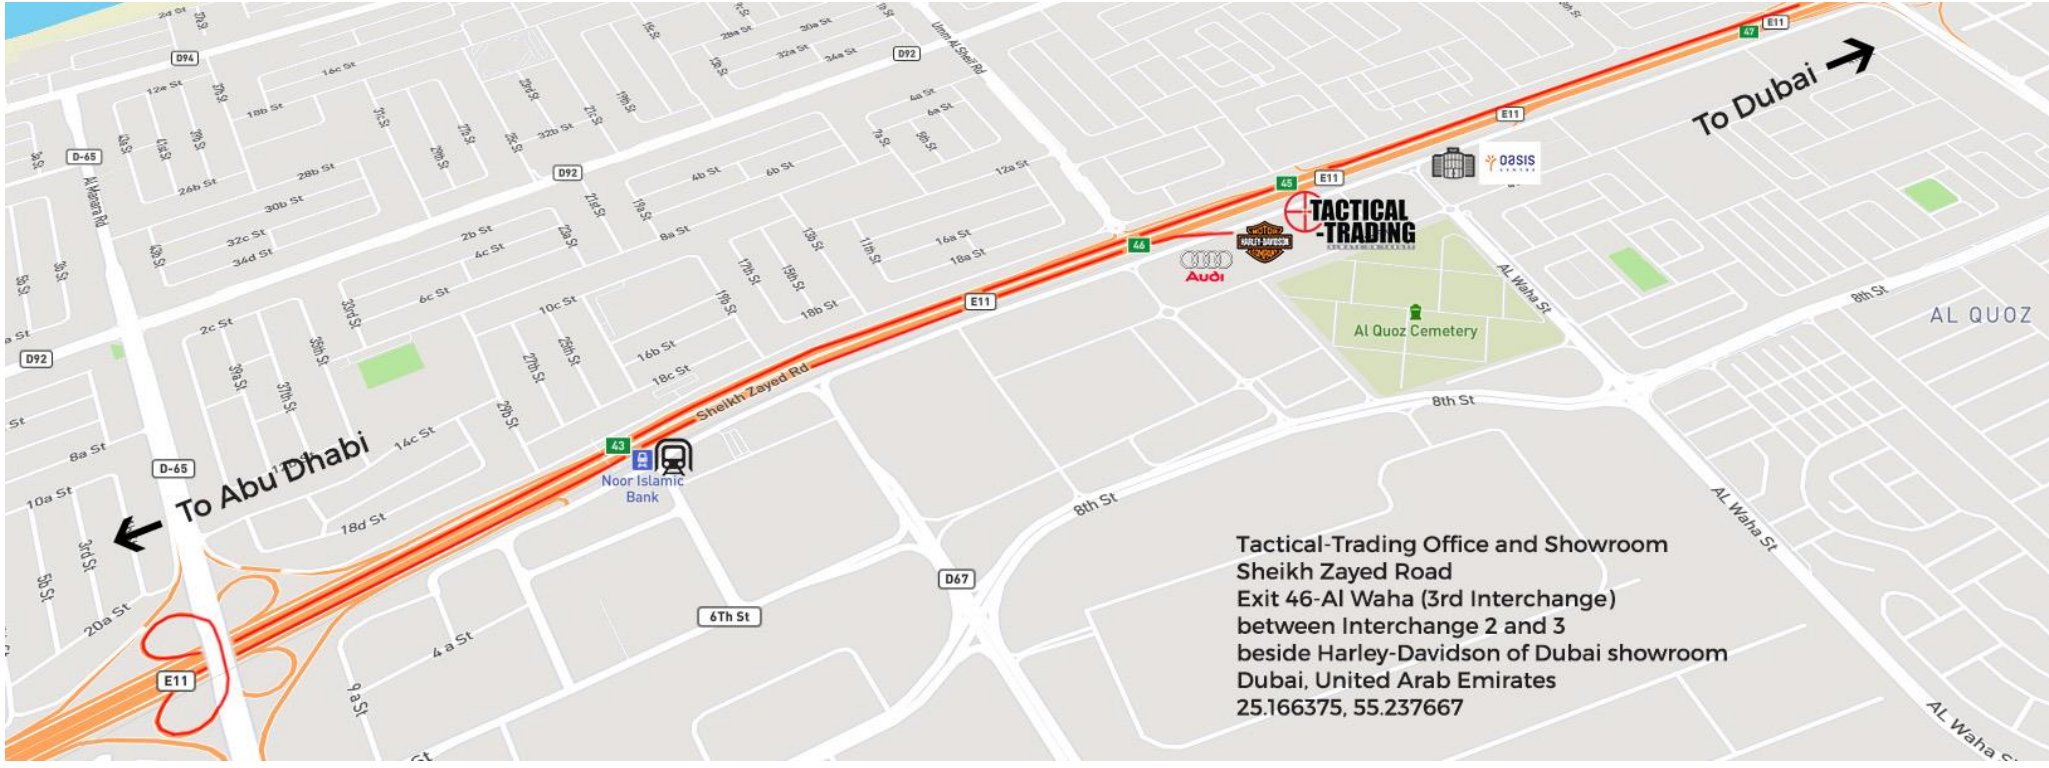

Tactical-Trading Office and Showroom
Exit 46-Al Waha (3rd Interchange)
between Interchange 2 and 3
beside Harley-Davidson of Dubai showroom
Dubai, United Arab Emirates
25.166375, 55.237667

Tactical-Trading Office and Showroom
Sheikh Zayed Road
Exit 46-Al Waha (3rd Interchange)
between Interchange 2 and 3
beside Harley-Davidson of Dubai showroom
Dubai, United Arab Emirates
25.166375, 55.237667