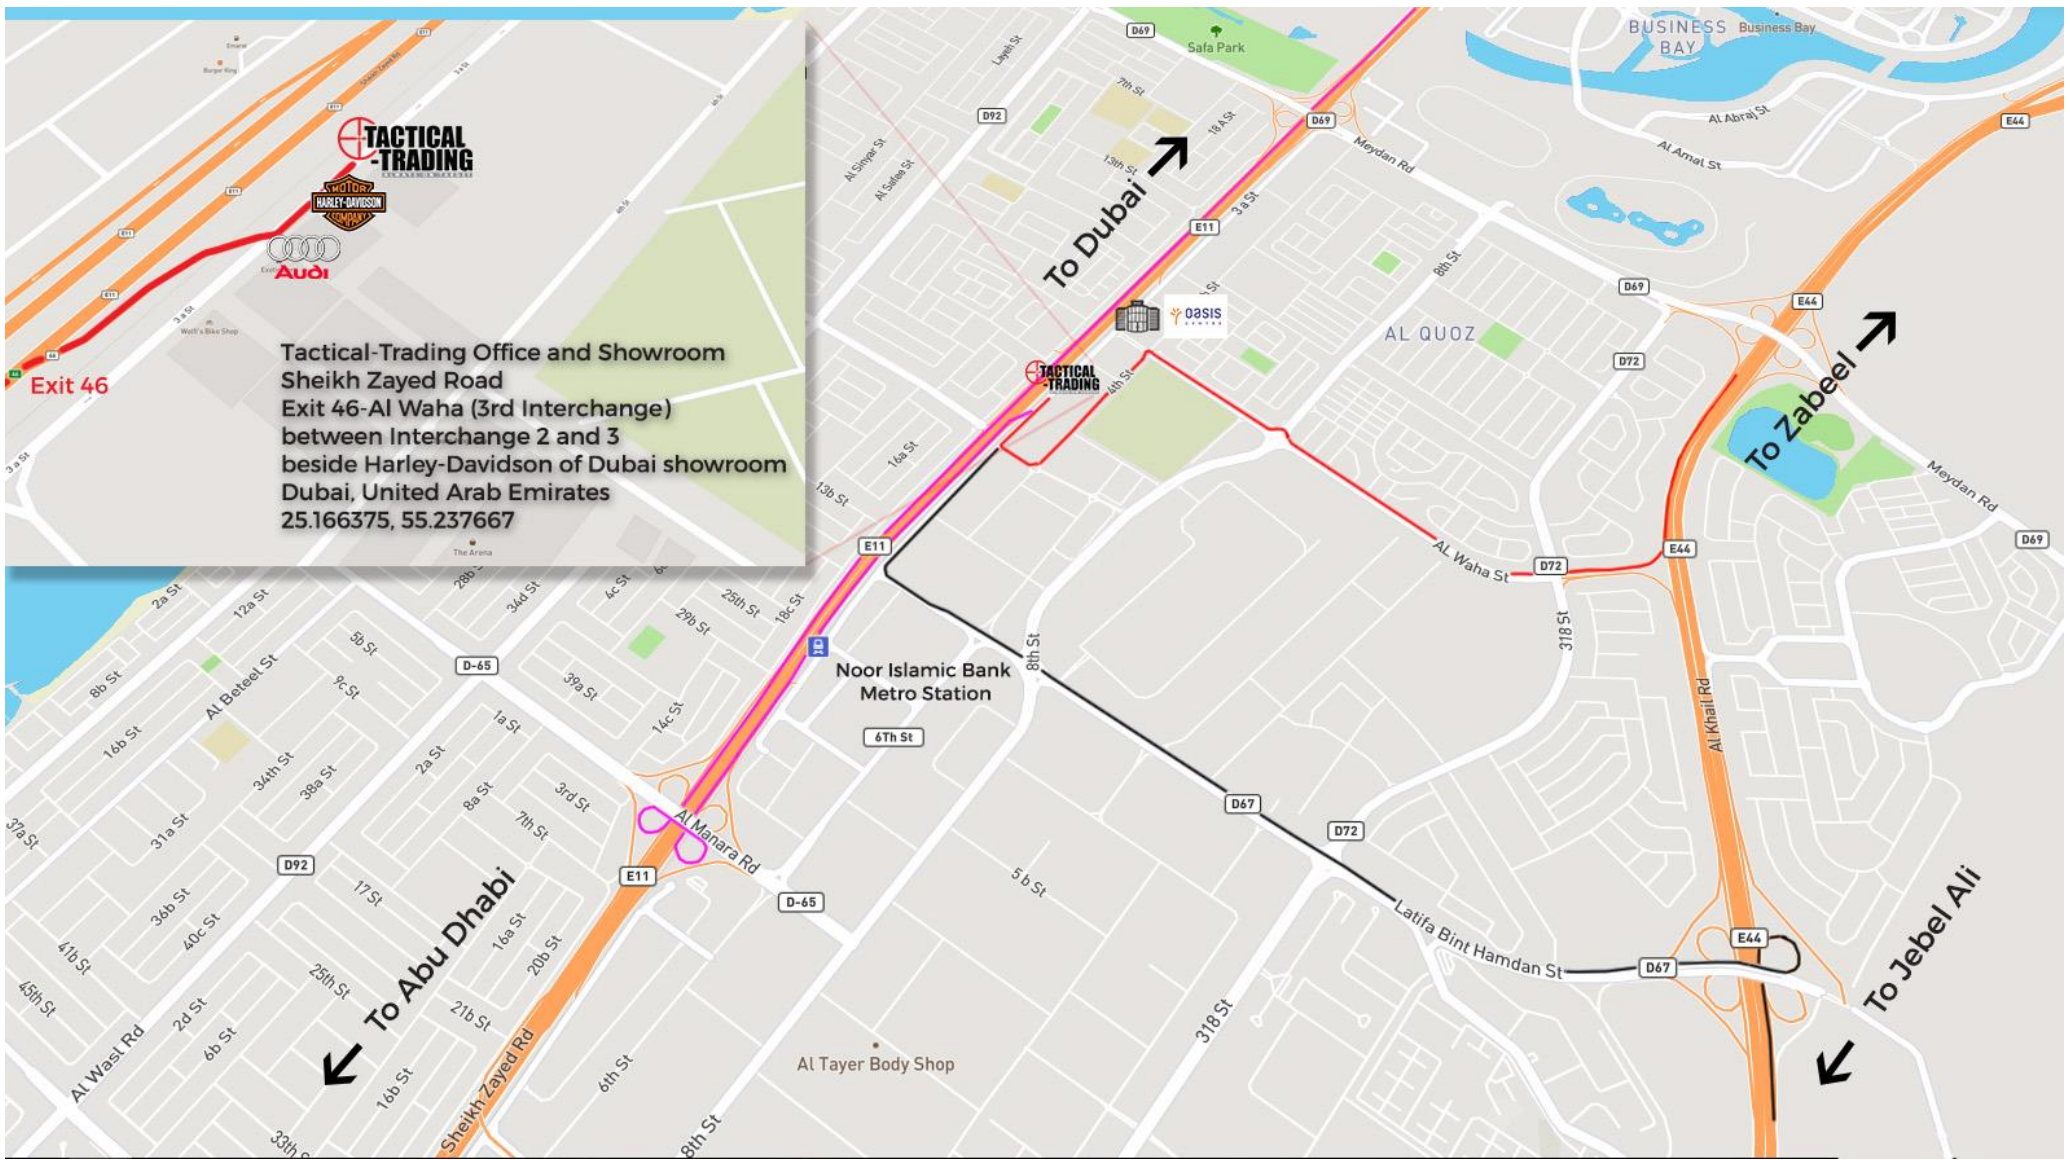

Tactical-Trading Office and Showroom
Exit 46-Al Waha (3rd Interchange)
between Interchange 2 and 3
beside Harley-Davidson of Dubai showroom
Dubai, United Arab Emirates
25.166375, 55.237667

Tactical-Trading Office and Showroom
Sheikh Zayed Road
Exit 46-Al Waha (3rd Interchange)
between Interchange 2 and 3
beside Harley-Davidson of Dubai showroom
Dubai, United Arab Emirates
25.166375, 55.237667